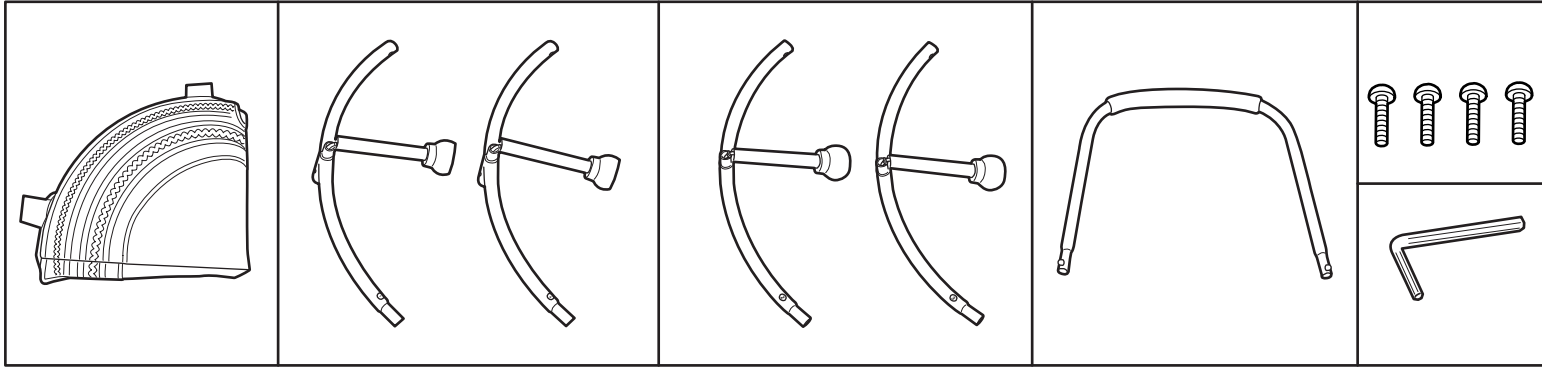

Anleitung auf Video - www.alextoys.com Suche: "1992N"

▲ **CAUTION:** Adult assembly required. Keep screws, small parts and plastic bags out of children's reach during and after assembly. Periodically check for loose screws.

Peso Máximo 50 lbs (22.7 kg)

Poids Maxi 50 lbs (22.7 kg)

Maximal-Gewicht 50 lbs (22.7 kg)

©2008 ALEX: Northvale, NJ 0764

www.alextoys.com

3.

4.

5.