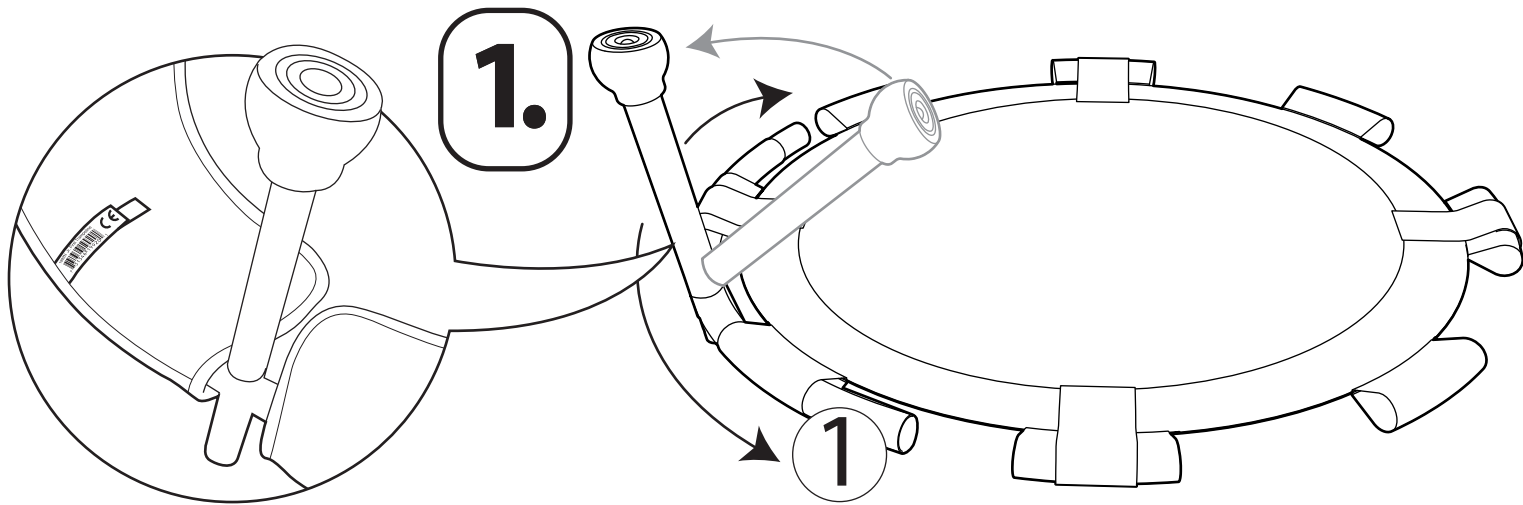

Anleitung auf Video - www.alextoys.com Suche: "1992N"

▲ **CAUTION:** Adult assembly required. Keep screws, small parts and plastic bags out of children's reach during and after assembly. Periodically check for loose screws.

Peso Máximo 50 lbs (22.7 kg)

Poids Maxi 50 lbs (22.7 kg)

Maximal-Gewicht 50 lbs (22.7 kg)

©2008 ALEX: Northvale, NJ 0764

www.alextoys.com

3.

4.

5.